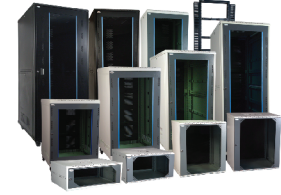

IP Telephony System

Network Rack

PA System

solar system

Video Conference System

OUR PRODUCTS

- * Automatic Rolling Shutter
- * Automatic Shutter Motor
- * Automatic Sliding/Swing Door
- * Automatic Sliding/Swing Gate
- * Automatic Aluminum Shutter
- * Automatic Curtain Controller
- * Automatic Collapsible Gate
- * Automatic Retractable Gate
- * Automatic Flap Barrier
- * Automatic Tripod Barrier
- * Automatic Swing Barrier
- * Automatic Rising Bollard
- * Archway Gate
- * Parking Barrier/Management
- * Access Control System
- * Baggage Scanner
- * Hand Held Metal detector
- * Rubber Speed breaker
- * Traffic Road Sefty Tire Killer
- * Convex Mirror
- * Solar System
- * Hotel Door Lock System
- * Hotel Door Bell System
- * IP Camera/CCTV System
- * Network Rack